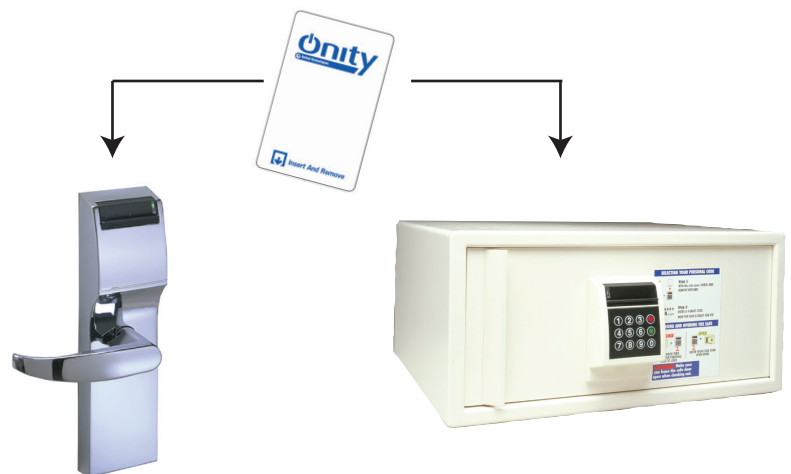

Compatible and designed with your HT22, HT24w and HT28 smart electronic locking systems in mind, the OS600 is the perfect addition to your hotel's security. OS600 safes are simple to use for both guests and staff. Built with high standards of quality, reliability and security, the OS600 is a perfect solution for electronic in-room safes.

**Benefits**

- User friendly
- Shut down mode (30 minutes after 3 wrong attempts)
- Added security for your guests

**Features**

- 4-digit PIN code only
- Audit trail (last 100 entries)
- ADA compliant keyboard
- Insertion protection
- "Code to close" technology
- 2 solid steel bolts
- 4 AA batteries
- Battery status indicators (LED's)
- Available in 5 sizes
- Compatible with HT22, HT24w and HT28 Smart locking systems
- Low consumption motor

**Portable Programmer**

- Emergency openings
- Non-resident master code
- Password Protected

**Most Common Part Numbers**

- OS600 black laptop safe, left handed SF6 LLB
- Portable programmer (XPP) PH 100 210

## Performance Features

4-Digit Code	•
6-Digit Code	N/A
ADA Compliant	•
Buzzer Signal	N/A
Real Time Clock	•
“Code to Close” Technology	•
4 LR6 AA 1.5V Batteries	•
Low Consumption Motor	•
# Operation with 4 AA	3,000
Power Status Indicator	•
Audit Trail / # Operations Recorded	100
Portable Unit w/Built-In Printer	N/A
Portable Unit	•
Portable Unit Password Protected	•
Multiple Operator Procedure	N/A
Emergency Power Supply	•
Shut Down Mode	•
Programmable Shut Down Mode	N/A
Non Resident Master Code	•
Rental Mode/Front Desk Printed Ticket	N/A
Rental Mode/Keycard Compatible	•
Rental Activity Reports	•
PMS Interface	◦
Compatible Locks: HT22, HT24w & HT28	
Main Power Supply	◦
Inside Shelf (Suite Only)	◦
Pedestal	◦
Internal Power Outlet	◦